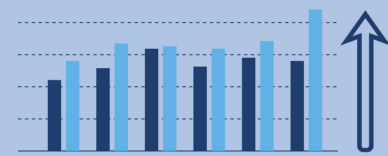

FEBRUARY 2021

1,261
new pets entered our care

586 
pets adopted to new homes

272 
pets transferred to partner organizations

300 
pets safely returned home

98.10%
monthly save rate

97.53%
year-to-date save rate