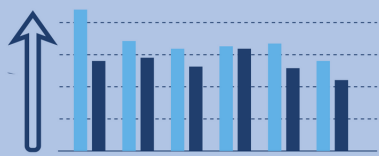

FEBRUARY 2021

1,261
new pets entered our care

586 
pets adopted to new homes

272 
pets transferred to partner organizations

300 
pets safely returned home

98.10%
monthly save rate

97.53%
year-to-date save rate